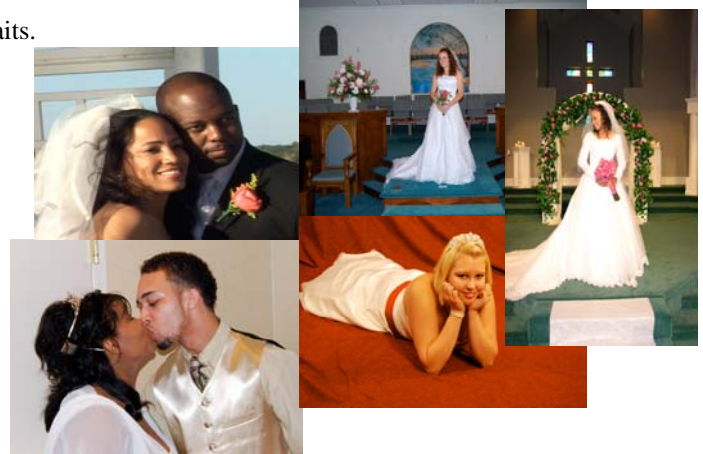

Any of these sizes can only be purchase with one of the packages listed. With Wedding Packages you receive **50%** off these prices. But you must prepay for your orders when orders are placed.

12 wallets $ 25	4x6 $ 2	10x10 $ 20	14x14 $ 70	30x40 $ 400
24 wallets $ 48	5x7 $ 8	10x13 $ 50	16x20 $ 150	
36 wallets $ 65	8x10 $ 20	10x20 $ 80	20x24 $ 200	
64 wallets $ 100	8x12 $ 24	11x14 $ 60	20x30 $ 300	

Wedding Packages

BASIC PACKAGE	STYLEISH PACKAGE	GOLD PACKAGE	PLATINUM PACKAGE
Pre-Wedding Coverage	Pre-Wedding Coverage	Pre-Wedding Coverage	Pre-Wedding Coverage
Ceremony Coverage	Ceremony Coverage	Ceremony Coverage	Ceremony Coverage
Reception Coverage	Reception Coverage	Reception Coverage	Reception Coverage
150 – 4x6’ In Album	225 – 4x6’ In Album	275 – 4x6’ In Album	300 – 4x6’ In Album
3 – 8x10’ Your Choice	5 – 8x10’ Your Choice	8 – 8x10’ Your Choice	8 – 8x10’, 24 Wallets, 1 –
4 Hours On Location	4 Hours On Location	5 Hours On Location	16x20 5 Hours On Location
Your Cost $ 595.00	Your Cost $ 750.00	Your Cost $ 895.00	Your Cost $ 995.00

16x20’, 20x24’s, 24x30’, 30x40 Bridal Portraits can be added to any Packages @ 50% Off
All Pictures on DVD $ 300.00 or All Picture Montage with Music, Text added as desired. $ 200.00
Ask about our Custom Hard Cover or Soft Cover Books Assembled Photo Albums